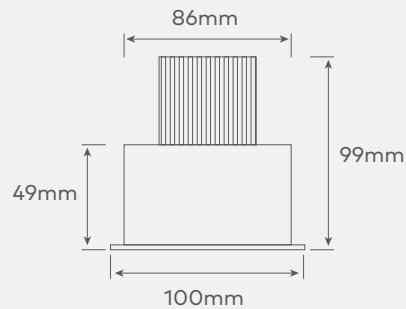

## BEAM ANGLE

18 Degree, 25 Degree, 40 Degree, 60 Degree

## DIMMING

Trailing & Leading Edge Dim standard, DALI on request

## DIMENSIONS

Cut-out: 95mm DIA

Note: 20mm smaller heat sink available for the 11w and 9w. 20mm high heat sink supplied for 21w fittings.

		Angle	2700K CRI97	3000K CRI97	4000K CRI97
DOWNLIGHT	9W	25° Beam	650lm	654lm	738lm
		40° Beam	659lm	650lm	728lm
		60° Beam	634lm	626lm	703lm
	11W	25° Beam	850lm	895lm	990lm
		40° Beam	871lm	891lm	987lm
		60° Beam	839lm	904lm	971lm
	15W	25° Beam	1157lm	1209lm	1327lm
		40° Beam	1145lm	1186lm	1322lm
		60° Beam	1120lm	1206lm	1315lm
	21W	25° Beam	1569lm	1639lm	1820lm
		40° Beam	1603lm	1686lm	1922lm
		60° Beam	1488lm	1649lm	1776lm