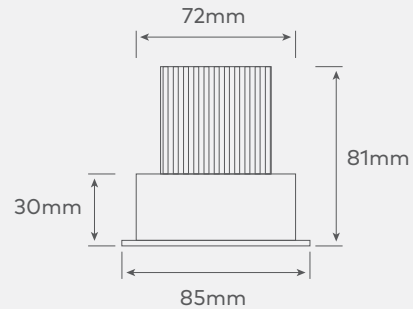

HYPER 3.4

LED recessed 24mm into frame to minimise glare. Frame has a curved edge finish.

DIMENSIONS

Cut-out: 76mm DIA

Note: 20mm smaller heat sink available for the 11w and 9w. 20mm high heat sink supplied for 21w fittings.

BEAM ANGLE

18 Degree, 25 Degree, 40 Degree, 60 Degree

DIMMING

Trailing & Leading Edge Dim standard, DALI on request

IP RATING

IP20 Standard, IP44 available on request

FILTERS

Honeycomb and Frosted