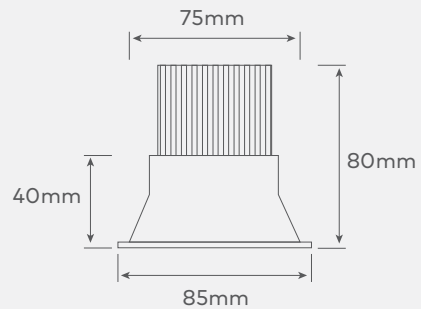

HYPER 3.5

LED recessed 22mm into frame to minimise glare. Frame has a straight edge finish.

DIMENSIONS

Cut-out: 76mm DIA

Note: 20mm smaller heat sink available for the 11w and 9w. 20mm high heat sink supplied for 21w fittings.

BEAM ANGLE

18 Degree, 25 Degree, 40 Degree, 60 Degree

DIMMING

Trailing & Leading Edge Dim standard, DALI on request

IP RATING

IP20 Standard, IP44 available on request

FILTERS

Honeycomb and Frosted