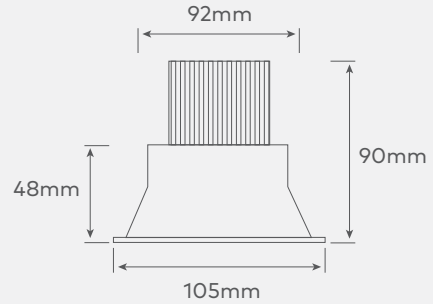

HYPER 3.6

LED recessed 30mm into frame to minimise glare. Frame has a curved edge finish and adjustable light direction.

DIMENSIONS

Cut-out: 92mm DIA

Note: 20mm smaller heat sink available for the 11w and 9w. 20mm high heat sink supplied for 21w fittings.

BEAM ANGLE

18 Degree, 25 Degree, 40 Degree, 60 Degree

DIMMING

Trailing & Leading Edge Dim standard, DALI on request

IP RATING

IP20 only

FILTERS

Honeycomb and Frosted