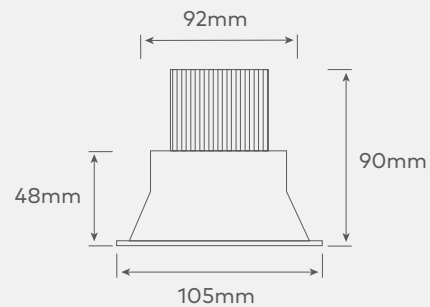

LED COLOUR

2700k, 3000k, 4000k – CRI97
(CRI80 3k available on request)

WATTAGE

9w – 180mA, 11w – 250mA,
15w – 350mA, 21w – 500mA

BEAM ANGLE

18 Degree, 25 Degree, 40 Degree, 60 Degree

DIMMING

Trailing & Leading Edge Dim standard,
DALI on request

IP RATING

IP20 only

FILTERS

Honeycomb and Frosted

DIMENSIONS

Cut-out: 92mm DIA

Note: 20mm smaller heat sink available for the 11w and 9w.
20mm high heat sink supplied for 21w fittings.

		Angle	2700K CRI97	3000K CRI97	4000K CRI97
DOWNLIGHT	9W	25° Beam	650lm	654lm	738lm
		40° Beam	659lm	650lm	728lm
		60° Beam	634lm	626lm	703lm
	11W	25° Beam	850lm	895lm	990lm
		40° Beam	871lm	891lm	987lm
		60° Beam	839lm	904lm	971lm
	15W	25° Beam	1157lm	1209lm	1327lm
		40° Beam	1145lm	1186lm	1322lm
		60° Beam	1120lm	1206lm	1315lm
	21W	25° Beam	1569lm	1639lm	1820lm
		40° Beam	1603lm	1686lm	1922lm
		60° Beam	1488lm	1649lm	1776lm