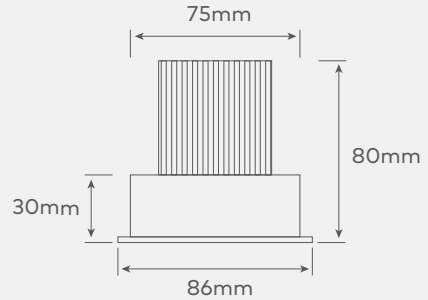

HYPER 4.1

Deep narrow recess light with LED lens sitting 23mm from surface creating minimal glare.

DIMENSIONS

Cut-out: 80mm DIA

Note: 20mm smaller heat sink available for the 11w and 9w.
20mm high heat sink supplied for 21w fittings.

BEAM ANGLE

18 Degree, 25 Degree, 40 Degree, 60 Degree

DIMMING

Trailing & Leading Edge Dim standard,
DALI on request

IP RATING

IP20 Standard, IP44 available on request

FILTERS

Honeycomb and Frosted