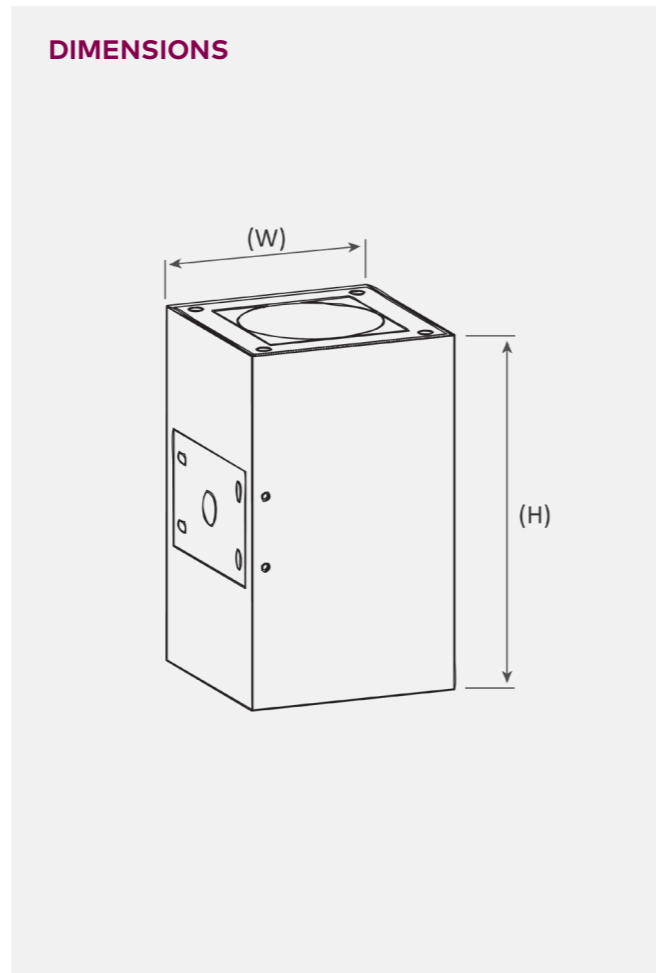

FLUSH WALL MOUNT - 100 SERIES

VOLTAGE
100 - 240v A.C. Input

CRI
CRI80 (CRI95 Optional)

IP RATING
IP65 Weatherproof

LED COLOUR TEMPERATURES
3000k (Warm White)
4000k (Natural White)
5000k (Pure White)

OPERATING TEMPERATURE
-30 to +70 degrees Celsius

LED TYPE
CREE COB with 12°, 24°, 36°
& 60° degree beam options

MOUNTING
Wall mounted to surface using flush
wall mount bracket included

WARRANTY
5 years

DRIVER
Non Dim Integral Gear

ILLUMINATION
Single Beam - Direct or Indirect
Multi Beam - Direct & Indirect

FINISH
Die-cast aluminium housing with
powder coated finish

FITTING QUALITY
Fire resistant silicone seal waterproof gasket
and 8mm thick toughened glass flush with trim

LIFETIME
L80 B10 >100,000 hours

SERIES	DIMENSIONS	ILLUMINATION	FINISH					UNIQUE CODE	
			B	W	M	BR	G		
100 SERIES	100mm x 150mm	1 x 5w	●	●	●	●	●	FWM100100	
		1 x 10w	●	●	●	●	●		
		2 x 5w	●	●	●	●	●		
	100mm x 200mm	2 x 8w	●	●	●	●	●		
		1 x 5w	●	●	●	●	●		FWM100200
		1 x 10w	●	●	●	●	●		
2 x 5w	●	●	●	●	●				
		2 x 8w	●	●	●	●			