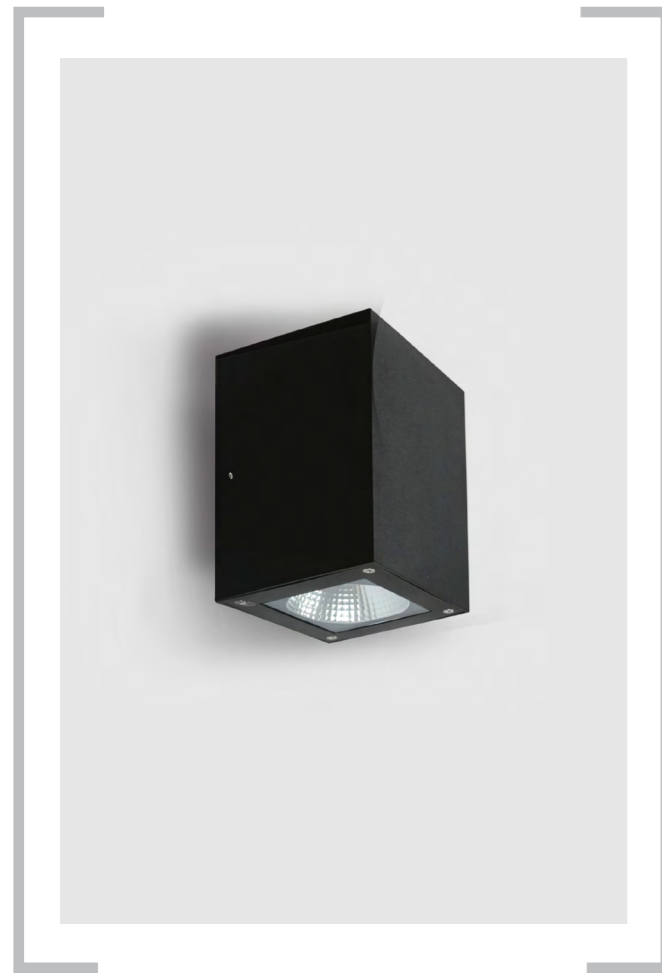

FLUSH WALL MOUNT - 100 SERIES

VOLTAGE
100 - 240v A.C. Input

CRI
CRI80 (CRI95 Optional)

IP RATING
IP65 Weatherproof

LED COLOUR TEMPERATURES
3000k (Warm White)
4000k (Natural White)
5000k (Pure White)

OPERATING TEMPERATURE
-30 to +70 degrees Celsius

LED TYPE
CREE COB with 12°, 24°, 36°
& 60° degree beam options

MOUNTING
Wall mounted to surface using flush
wall mount bracket included

WARRANTY
5 years

DRIVER
Non Dim Integral Gear

ILLUMINATION
Single Beam - Direct or Indirect
Multi Beam - Direct & Indirect

FINISH
Die-cast aluminium housing with
powder coated finish

FITTING QUALITY
Fire resistant silicone seal waterproof gasket
and 8mm thick toughened glass flush with trim

LIFETIME
L80 B10 >100,000 hours

SERIES	DIMENSIONS	ILLUMINATION	FINISH					UNIQUE CODE	
			B	W	M	BR	G		
100 SERIES	100mm x 150mm	1 x 5w	●	●	●	●	●	FWM100100	
		1 x 10w	●	●	●	●	●		
		2 x 5w	●	●	●	●	●		
	100mm x 200mm	2 x 8w	●	●	●	●	●		
		1 x 5w	●	●	●	●	●		FWM100200
		1 x 10w	●	●	●	●	●		
2 x 5w	●	●	●	●	●				
		2 x 8w	●	●	●	●			

FINISH GUIDE B Black W White M Stainless Steel Mirror BR Stainless Steel Brushed G Grey ● Colour Available

SERIES	ILLUMINATION	12° BEAM	24° BEAM	36° BEAM	60° BEAM
		1 x 5w	603 lm	561 lm	504 lm
100 SERIES	1 x 10w	1079 lm	1012 lm	946 lm	825 lm
	2 x 5w	1139 lm	1065 lm	954 lm	956 lm
	2 x 10w	2208 lm	2004 lm	1872 lm	1404 lm