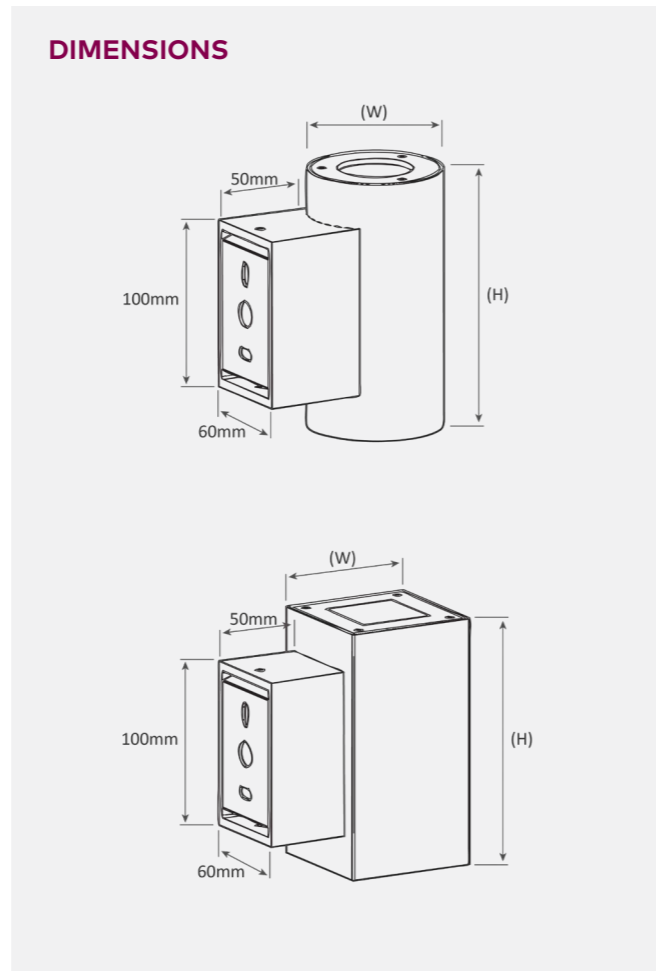

WALL MOUNT - 100 SERIES

VOLTAGE
100 - 240v A.C. Input

CRI
CRI80 (CRI95 Optional)

IP RATING
IP65 Weatherproof

LED COLOUR TEMPERATURES
3000k (Warm White)
4000k (Natural White)
5000k (Pure White)

OPERATING TEMPERATURE
-30 to +70 degrees Celsius

LED TYPE
CREE COB with 12°, 24°, 36°
& 60° degree beam options

MOUNTING
Wall mounted to surface using
wall mount bracket included

WARRANTY
5 years

DRIVER
Non Dim Integral Gear
DALI Dim Integral Gear (150mm H profile or larger)

ILLUMINATION
Single Beam - Direct or Indirect
Multi Beam - Direct & Indirect

FINISH
316 Stainless Steel with mirrored or
brushed finish or die-cast aluminium housing
with powder coated finish

FITTING QUALITY
Fire resistant silicone seal waterproof gasket
and 8mm thick toughened glass flush with trim

LIFETIME
L80 B10 >100,000 hours

SERIES	DIMENSIONS	ILLUMINATION	FINISH					UNIQUE CODE
			B	W	M	BR	G	
100 SERIES	100mm x 100mm	1 x 5w	•	•	•	•	•	WM100100
		2 x 5w	•	•	•	•	•	
	100mm x 150mm	1 x 5w	•	•	•	•	•	WM100150
		1 x 10w	•	•	•	•	•	
		2 x 5w	•	•	•	•	•	
	100mm x 200mm	2 x 8w	•	•	•	•	•	WM100200
		1 x 5w	•	•	•	•	•	
		1 x 10w	•	•	•	•	•	
		2 x 5w	•	•	•	•	•	
		2 x 8w	•	•	•	•		