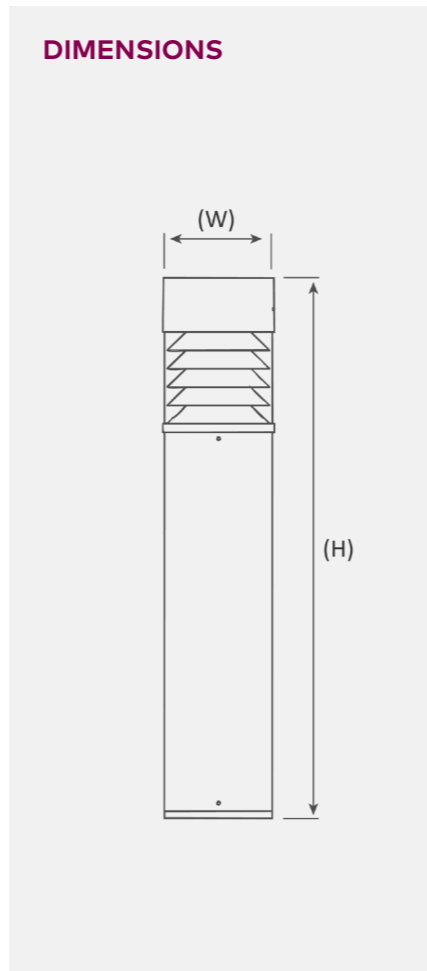

BOLLARD - 150 SERIES

VOLTAGE
100 - 240v A.C. Input

CRI
CRI80 (CRI95 Optional)

IP RATING
IP65 Weatherproof

LED COLOUR TEMPERATURES
3000k (Warm White)
4000k (Natural White)
5000k (Pure White)

OPERATING TEMPERATURE
-30 to +70 degrees Celsius

LIFETIME
L80 B10 >100,000 hours

SERIES	DIMENSIONS	ILLUMINATION	FINISH					UNIQUE CODE
	Width x Height	Direction & Wattage	B	W	M	BR	G	
FLAT TOP LOUVRE	150mm x 700mm	1 x 15w & 1 x 20w	●	●	●	●	●	BFTL150700
	150mm x 1000mm	1 x 15w & 1 x 20w	●	●	●	●	●	BFTL1501000
ROUND TOP LOUVRE	150mm x 700mm	1 x 15w & 1 x 20w	●	●	●	●	●	BRTL150700
	150mm x 1000mm	1 x 15w & 1 x 20w	●	●	●	●	●	BRTL1501000
FLAT TOP CONE	150mm x 700mm	1 x 15w & 1 x 20w	●	●	●	●	●	BFTC150700
	150mm x 1000mm	1 x 15w & 1 x 20w	●	●	●	●	●	BFTC1501000
ROUND TOP CONE	150mm x 700mm	1 x 15w & 1 x 20w	●	●	●	●	●	BRTC150700
	150mm x 1000mm	1 x 15w & 1 x 20w	●	●	●	●	●	BRTC1501000
FLAT TOP CONE L	150mm x 700mm	1 x 15w & 1 x 20w	●	●	●	●	●	BFTCL150700
	150mm x 1000mm	1 x 15w & 1 x 20w	●	●	●	●	●	BFTCL1501000
ROUND TOP CONE L	150mm x 700mm	1 x 15w & 1 x 20w	●	●	●	●	●	BRTCL150700
	150mm x 1000mm	1 x 15w & 1 x 20w	●	●	●	●	●	BRTCL1501000
FLAT TOP SINGLE	150mm x 700mm	1 x 15w & 1 x 20w	●	●	●	●	●	BFTS150700
	150mm x 1000mm	1 x 15w & 1 x 20w	●	●	●	●	●	BFTS1501000
ROUND TOP SINGLE	150mm x 700mm	1 x 15w & 1 x 20w	●	●	●	●	●	BRTS150700
	150mm x 1000mm	1 x 15w & 1 x 20w	●	●	●	●	●	BRTS1501000