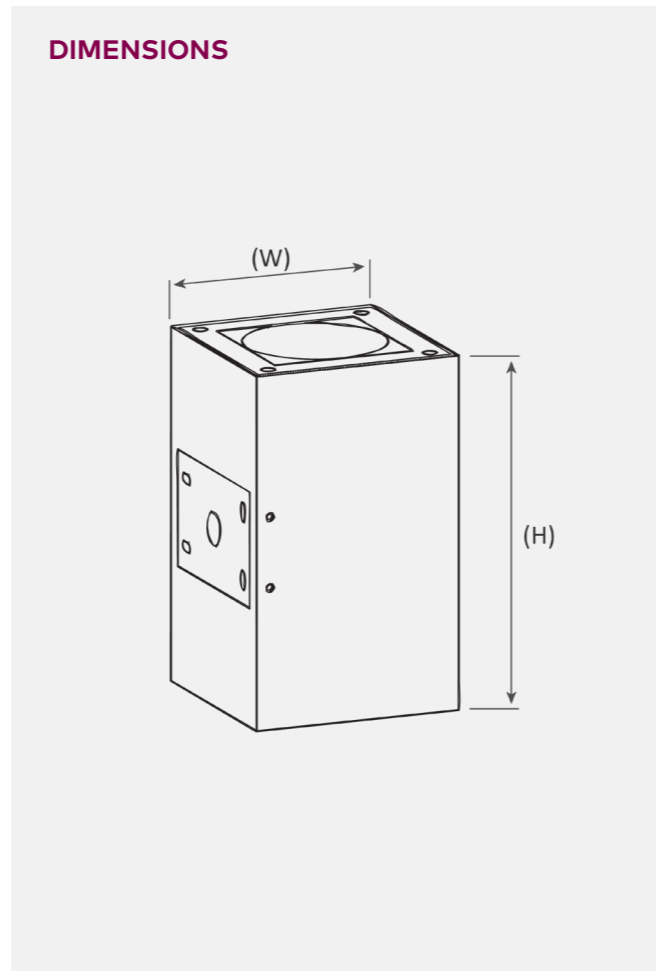

FLUSH WALL MOUNT - 150 SERIES

VOLTAGE
100 - 240v A.C. Input

CRI
CRI80 (CRI95 Optional)

IP RATING
IP65 Weatherproof

LED COLOUR TEMPERATURES
3000k (Warm White)
4000k (Natural White)
5000k (Pure White)

OPERATING TEMPERATURE
-30 to +70 degrees Celsius

LED TYPE
CREE COB with 12°, 24°, 36°
& 60° degree beam options

MOUNTING
Wall mounted to surface using flush
wall mount bracket included

WARRANTY
5 years

DRIVER
Non Dim Integral Gear

ILLUMINATION
Single Beam - Direct or Indirect
Multi Beam - Direct & Indirect

FINISH
Die-cast aluminium housing with
powder coated finish

FITTING QUALITY
Fire resistant silicone seal waterproof gasket
and 8mm thick toughened glass flush with trim

LIFETIME
L80 B10 >100,000 hours

SERIES	DIMENSIONS	ILLUMINATION	FINISH					UNIQUE CODE
			B	W	M	BR	G	
150mm x 200mm	150mm x 200mm	1 x 15w	●	●	●	●	●	FWM150200
		1 x 20w	●	●	●	●	●	
		1 x 30w	●	●	●	●	●	
		2 x 15w	●	●	●	●	●	
		2 x 20w	●	●	●	●	●	
		2 x 30w	●	●	●	●	●	
150mm x 300mm	150mm x 300mm	1 x 15w	●	●	●	●	●	FWM150300
		1 x 20w	●	●	●	●	●	
		1 x 30w	●	●	●	●	●	
		2 x 15w	●	●	●	●	●	
		2 x 20w	●	●	●	●	●	
		2 x 30w	●	●	●	●	●	