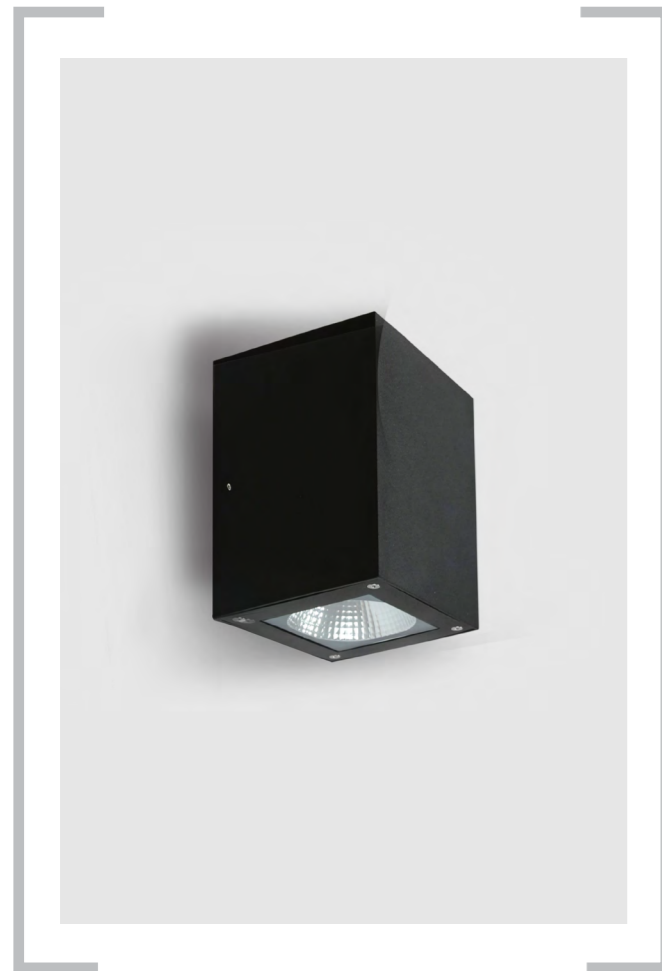

FLUSH WALL MOUNT - 150 SERIES

VOLTAGE
100 - 240v A.C. Input

CRI
CRI80 (CRI95 Optional)

IP RATING
IP65 Weatherproof

LED COLOUR TEMPERATURES
3000k (Warm White)
4000k (Natural White)
5000k (Pure White)

OPERATING TEMPERATURE
-30 to +70 degrees Celsius

LED TYPE
CREE COB with 12°, 24°, 36°
& 60° degree beam options

MOUNTING
Wall mounted to surface using flush
wall mount bracket included

WARRANTY
5 years

DRIVER
Non Dim Integral Gear

ILLUMINATION
Single Beam - Direct or Indirect
Multi Beam - Direct & Indirect

FINISH
Die-cast aluminium housing with
powder coated finish

FITTING QUALITY
Fire resistant silicone seal waterproof gasket
and 8mm thick toughened glass flush with trim

LIFETIME
L80 B10 >100,000 hours

SERIES	DIMENSIONS	ILLUMINATION	FINISH					UNIQUE CODE
			B	W	M	BR	G	
150mm x 200mm	150mm x 200mm	1 x 15w	●	●	●	●	●	FWM150200
		1 x 20w	●	●	●	●	●	
		1 x 30w	●	●	●	●	●	
		2 x 15w	●	●	●	●	●	
		2 x 20w	●	●	●	●	●	
		2 x 30w	●	●	●	●	●	
150mm x 300mm	150mm x 300mm	1 x 15w	●	●	●	●	●	FWM150300
		1 x 20w	●	●	●	●	●	
		1 x 30w	●	●	●	●	●	
		2 x 15w	●	●	●	●	●	
		2 x 20w	●	●	●	●	●	
		2 x 30w	●	●	●	●	●	

FINISH GUIDE B Black W White M Stainless Steel Mirror BR Stainless Steel Brushed G Grey ● Colour Available

150 SERIES	ILLUMINATION	12° BEAM	24° BEAM	36° BEAM	60° BEAM
	1 x 15w	1415 lm	1320 lm	1299 lm	1279 lm
1 x 20w	1890 lm	1758 lm	1732 lm	1705 lm	
1 x 30w	2854 lm	2638 lm	2598 lm	2558 lm	
1 x 15w	2835 lm	2632 lm	2592 lm	2552 lm	
2 x 20w	3780 lm	3509 lm	3456 lm	3402 lm	
2 x 30w	5670 lm	5264 lm	5184 lm	5104 lm	