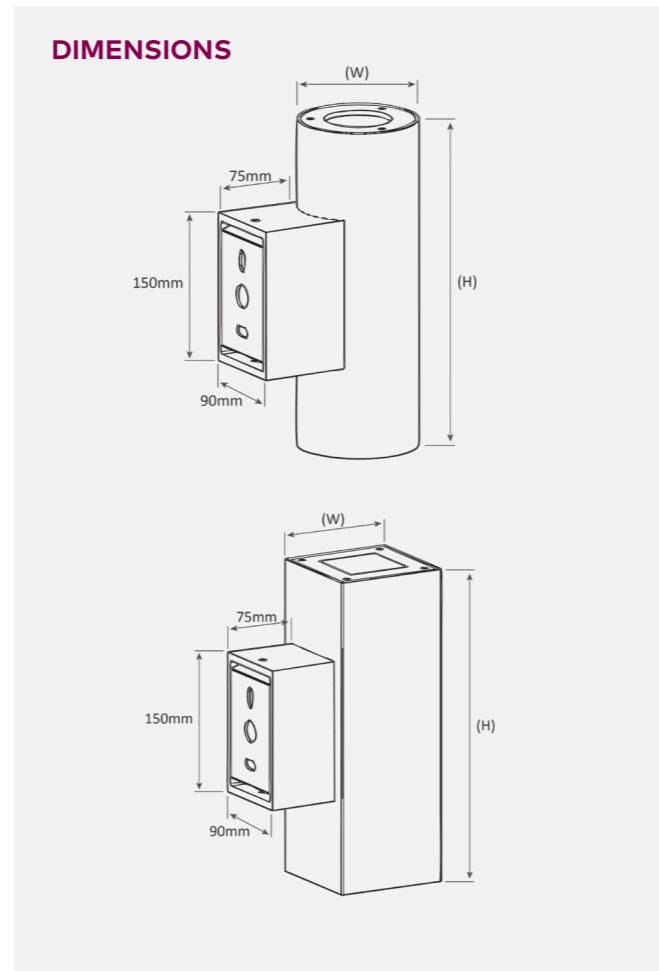

WALL MOUNT - 150 SERIES

VOLTAGE
100 - 240v A.C. Input

CRI
CRI80 (CRI95 Optional)

IP RATING
IP65 Weatherproof

LED COLOUR TEMPERATURES
3000k (Warm White)
4000k (Natural White)
5000k (Pure White)

OPERATING TEMPERATURE
-30 to +70 degrees Celsius

LED TYPE
CREE COB with 12°, 24°, 36°
& 60° degree beam options

MOUNTING
Wall mounted to surface using
wall mount bracket included

WARRANTY
5 years

DRIVER
Non Dim Integral Gear
DALI Dim Integral Gear

ILLUMINATION
Single Beam - Direct or Indirect
Multi Beam - Direct & Indirect

FINISH
316 Stainless Steel with mirrored or
brushed finish or die-cast aluminium housing
with powder coated finish

FITTING QUALITY
Fire resistant silicone seal waterproof gasket
and 8mm thick toughened glass flush with trim

LIFETIME
L80 B10 >100,000 hours

SERIES	DIMENSIONS	ILLUMINATION	FINISH					UNIQUE CODE
			B	W	M	BR	G	
150 SERIES	150mm x 150mm	1 x 15w	●	●	●	●	●	WM150150
		1 x 20w	●	●	●	●	●	
		1 x 30w	●	●	●	●	●	
		2 x 15w	●	●	●	●	●	
		2 x 20w	●	●	●	●	●	
		2 x 30w	●	●	●	●	●	
	150mm x 200mm	1 x 15w	●	●	●	●	●	WM150200
		1 x 20w	●	●	●	●	●	
		1 x 30w	●	●	●	●	●	
		2 x 15w	●	●	●	●	●	
		2 x 20w	●	●	●	●	●	
		2 x 30w	●	●	●	●	●	
	150mm x 300mm	1 x 15w	●	●	●	●	●	WM150300
		1 x 20w	●	●	●	●	●	
		1 x 30w	●	●	●	●	●	
		2 x 15w	●	●	●	●	●	
		2 x 20w	●	●	●	●	●	
		2 x 30w	●	●	●	●	●	
150mm x 400mm	2 x 15w	●	●	●	●	●	WM150400	
	2 x 20w	●	●	●	●	●		
	2 x 30w	●	●	●	●	●		
150mm x 500mm	2 x 15w	●	●	●	●	●	WM150500	
	2 x 20w	●	●	●	●	●		
	2 x 30w	●	●	●	●	●		