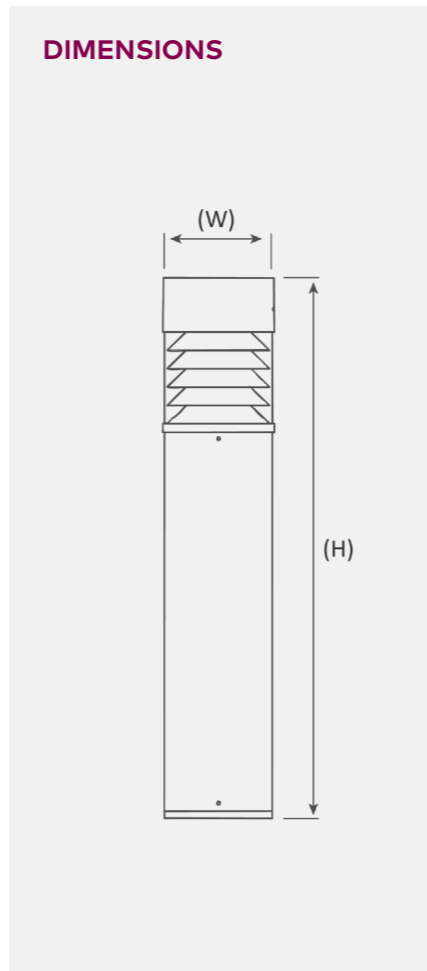

BOLLARD - 200 SERIES

VOLTAGE
100 - 240v A.C. Input

CRI
CRI80 (CRI95 Optional)

IP RATING
IP65 Weatherproof

LED COLOUR TEMPERATURES
3000k (Warm White)
4000k (Natural White)
5000k (Pure White)

OPERATING TEMPERATURE
-30 to +70 degrees Celsius

LIFETIME
L80 B10 >100,000 hours

SERIES	DIMENSIONS	ILLUMINATION	FINISH					UNIQUE CODE
	Width x Height	Direction & Wattage	B	W	M	BR	G	
FLAT TOP LOUVRE	200mm x 700mm	1 x 20w & 1 x 30w	●	●	●	●	●	BFTL200700
	200mm x 1000mm	1 x 20w & 1 x 30w	●	●	●	●	●	BFTL2001000
ROUND TOP LOUVRE	200mm x 700mm	1 x 20w & 1 x 30w	●	●	●	●	●	BRTL200700
	200mm x 1000mm	1 x 20w & 1 x 30w	●	●	●	●	●	BRTL2001000
FLAT TOP CONE	200mm x 700mm	1 x 20w & 1 x 30w	●	●	●	●	●	BFTC200700
	200mm x 1000mm	1 x 20w & 1 x 30w	●	●	●	●	●	BFTC2001000
ROUND TOP CONE	200mm x 700mm	1 x 20w & 1 x 30w	●	●	●	●	●	BRTC200700
	200mm x 1000mm	1 x 20w & 1 x 30w	●	●	●	●	●	BRTC2001000
FLAT TOP CONE L	200mm x 700mm	1 x 20w & 1 x 30w	●	●	●	●	●	BFTCL200700
	200mm x 1000mm	1 x 20w & 1 x 30w	●	●	●	●	●	BFTCL2001000
ROUND TOP CONE L	200mm x 700mm	1 x 20w & 1 x 30w	●	●	●	●	●	BRTCL200700
	200mm x 1000mm	1 x 20w & 1 x 30w	●	●	●	●	●	BRTCL2001000
FLAT TOP SINGLE	200mm x 700mm	1 x 20w & 1 x 30w	●	●	●	●	●	BFTS200700
	200mm x 1000mm	1 x 20w & 1 x 30w	●	●	●	●	●	BFTS2001000
ROUND TOP SINGLE	200mm x 700mm	1 x 20w & 1 x 30w	●	●	●	●	●	BRTS200700
	200mm x 1000mm	1 x 20w & 1 x 30w	●	●	●	●	●	BRTS2001000