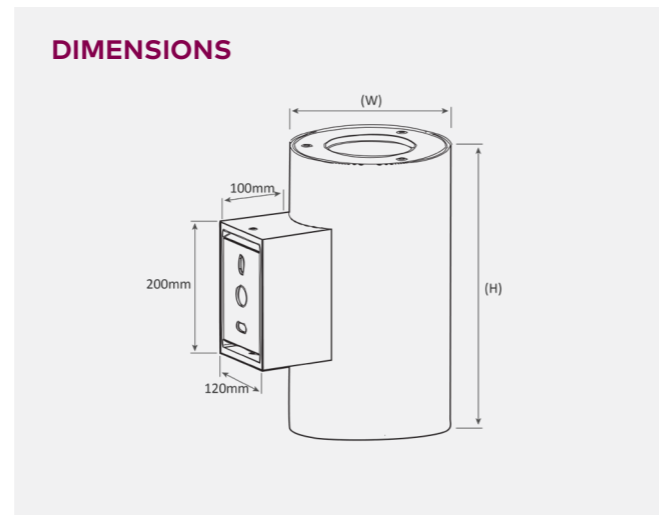

WALL MOUNT - 200 SERIES

VOLTAGE
100 - 240v A.C. Input

CRI
CRI80 (CRI95 Optional)

IP RATING
IP65 Weatherproof

LED COLOUR TEMPERATURES
3000k (Warm White)
4000k (Natural White)
5000k (Pure White)

OPERATING TEMPERATURE
-30 to +70 degrees Celsius

LED TYPE
CREE COB with 12°, 24°, 36°
& 60° degree beam options

MOUNTING
Wall mounted to surface using
wall mount bracket included

WARRANTY
5 years

DRIVER
Non Dim Integral Gear
DALI Dim Integral Gear

ILLUMINATION
Single Beam - Direct or Indirect
Multi Beam - Direct & Indirect

FINISH
316 Stainless Steel with mirrored or
brushed finish or die-cast aluminium housing
with powder coated finish

FITTING QUALITY
Fire resistant silicone seal waterproof gasket
and 8mm thick toughened glass flush with trim

LIFETIME
L80 B10 >100,000 hours

SERIES	DIMENSIONS	ILLUMINATION	FINISH					UNIQUE CODE
			B	W	M	BR	G	
200 SERIES	200mm x 200mm	1 x 20w	●	●	●	●	●	WM200200
		1 x 30w	●	●	●	●	●	
		1 x 40w	●	●	●	●	●	
		1 x 60w	●	●	●	●	●	
		2 x 20w	●	●	●	●	●	
		2 x 30w	●	●	●	●	●	
	200mm x 300mm	2 x 40w	●	●	●	●	●	WM200300
		2 x 60w	●	●	●	●	●	
		1 x 20w	●	●	●	●	●	
		1 x 30w	●	●	●	●	●	
		1 x 40w	●	●	●	●	●	
		1 x 60w	●	●	●	●	●	
	200mm x 400mm	2 x 20w	●	●	●	●	●	WM200400
		2 x 30w	●	●	●	●	●	
		2 x 40w	●	●	●	●	●	
		2 x 60w	●	●	●	●	●	
		2 x 20w	●	●	●	●	●	
		2 x 30w	●	●	●	●	●	
	200mm x 600mm	2 x 40w	●	●	●	●	●	WM200600
		2 x 60w	●	●	●	●	●	
		2 x 20w	●	●	●	●	●	
		2 x 30w	●	●	●	●	●	
		2 x 40w	●	●	●	●	●	
		2 x 60w	●	●	●	●	●	