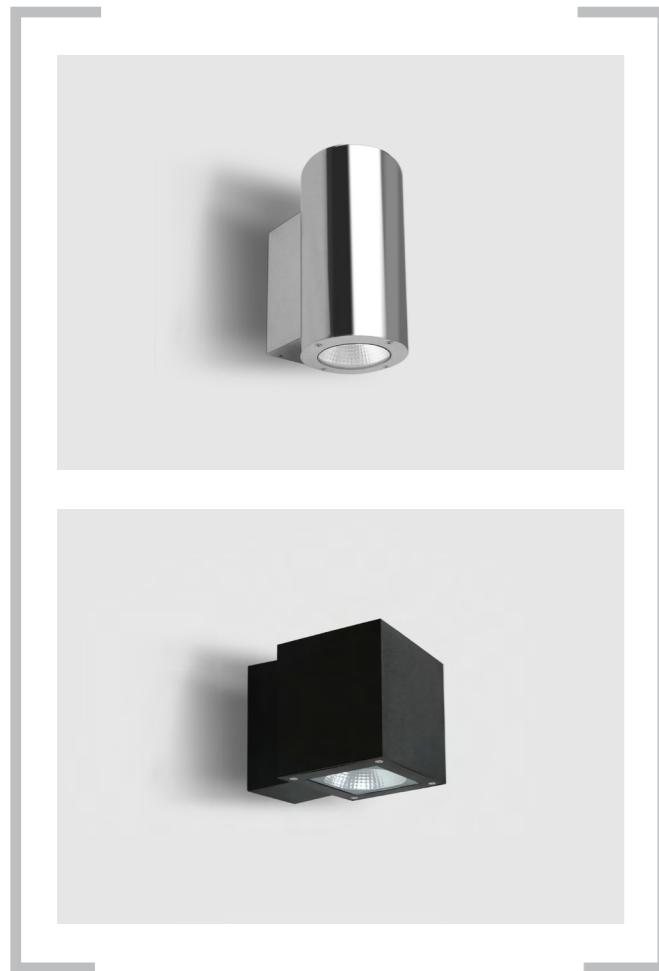

# WALL MOUNT - 80 SERIES

**VOLTAGE**  
100 - 240v A.C. Input

**CRI**  
CRI80 (CRI95 Optional)

**IP RATING**  
IP65 Weatherproof

**LED COLOUR TEMPERATURES**  
3000k (Warm White)  
4000k (Natural White)  
5000k (Pure White)

**OPERATING TEMPERATURE**  
-30 to +70 degrees Celsius

**LED TYPE**  
CREE COB with 12°, 24°, 36°  
& 60° degree beam options

**MOUNTING**  
Wall mounted to surface using  
wall mount bracket included

**WARRANTY**  
5 years

**DRIVER**  
Non Dim Integral Gear  
DALI Dim Integral Gear (150mm H profile or larger)

**ILLUMINATION**  
Single Beam - Direct or Indirect  
Multi Beam - Direct & Indirect

**FINISH**  
316 Stainless Steel with mirrored or  
brushed finish or die-cast aluminium housing  
with powder coated finish

**FITTING QUALITY**  
Fire resistant silicone seal waterproof gasket  
and 8mm thick toughened glass flush with trim

**LIFETIME**  
L80 B10 >100,000 hours

SERIES	DIMENSIONS	ILLUMINATION	FINISH					UNIQUE CODE
			B	W	M	BR	G	
80 SERIES	80mm x 100mm	1 x 5w	●	●	●	●	●	WM80100
		2 x 5w	●	●	●	●	●	
	80mm x 150mm	1 x 5w	●	●	●	●	●	WM80150
		1 x 10w	●	●	●	●	●	
		2 x 5w	●	●	●	●	●	
	80mm x 200mm	2 x 8w	●	●	●	●	●	WM80200
		1 x 5w	●	●	●	●	●	
		1 x 10w	●	●	●	●	●	
		2 x 5w	●	●	●	●	●	
			2 x 8w	●	●	●	●	