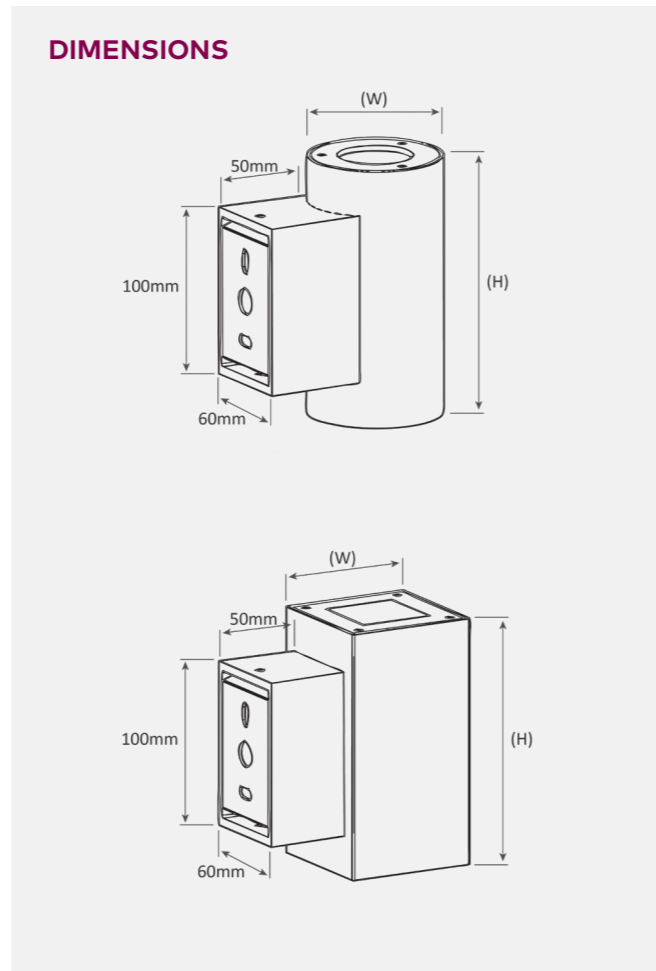

# WALL MOUNT - 80 SERIES

**VOLTAGE**  
100 - 240v A.C. Input

**CRI**  
CRI80 (CRI95 Optional)

**IP RATING**  
IP65 Weatherproof

**LED COLOUR TEMPERATURES**  
3000k (Warm White)  
4000k (Natural White)  
5000k (Pure White)

**OPERATING TEMPERATURE**  
-30 to +70 degrees Celsius

**LED TYPE**  
CREE COB with 12°, 24°, 36°  
& 60° degree beam options

**MOUNTING**  
Wall mounted to surface using  
wall mount bracket included

**WARRANTY**  
5 years

**FITTING QUALITY**  
Fire resistant silicone seal waterproof gasket  
and 8mm thick toughened glass flush with trim

**LIFETIME**  
L80 B10 >100,000 hours

SERIES	DIMENSIONS	ILLUMINATION	FINISH					UNIQUE CODE
			B	W	M	BR	G	
80 SERIES	80mm x 100mm	1 x 5w	●	●	●	●	●	WM80100
		2 x 5w	●	●	●	●	●	
	80mm x 150mm	1 x 5w	●	●	●	●	●	WM80150
		1 x 10w	●	●	●	●	●	
		2 x 5w	●	●	●	●	●	
	80mm x 200mm	2 x 8w	●	●	●	●	●	WM80200
		1 x 5w	●	●	●	●	●	
		1 x 10w	●	●	●	●	●	
		2 x 5w	●	●	●	●	●	
			2 x 8w	●	●	●	●	