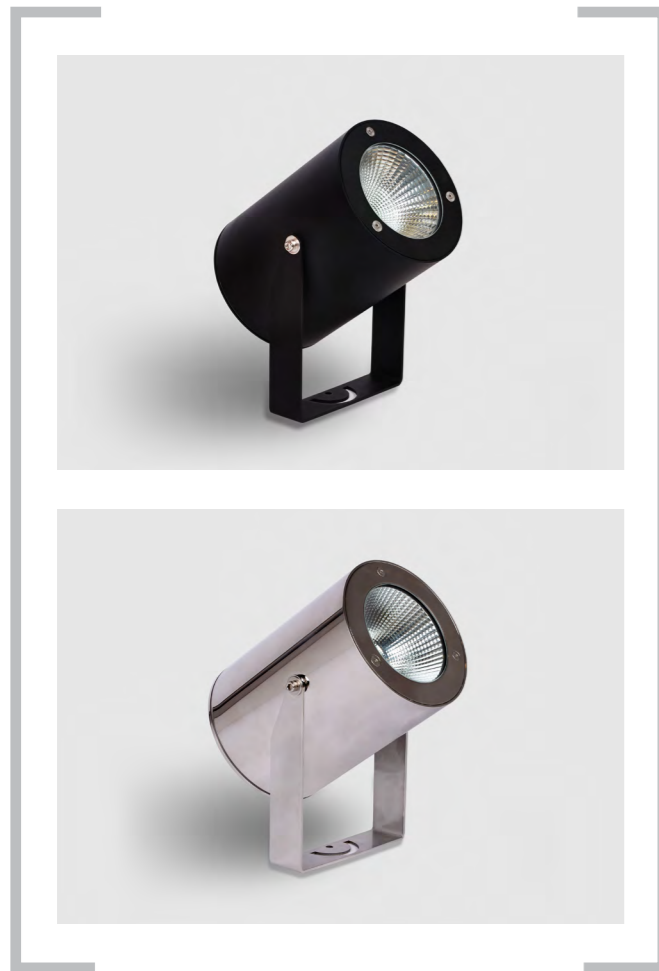

FLOOD LIGHT

DIMENSIONS

VOLTAGE
100 - 240v A.C. Input

CRI
CRI80 (CRI95 Optional)

IP RATING
IP65 Weatherproof

LED COLOUR TEMPERATURES
3000k (Warm White)
4000k (Natural White)
5000k (Pure White)

OPERATING TEMPERATURE
-30 to +70 degrees Celsius

LED TYPE
CREE COB with 12°, 24°, 36°
& 60° degree beam options

MOUNTING
Surface mounted using surface mount
bracket included

WARRANTY
5 years

DRIVER
Non Dim Integral Gear
DALI Dim Integral Gear

ILLUMINATION
Single Beam - Direct

FINISH
316 Stainless Steel with mirrored or
brushed finish or die-cast aluminium housing
with powder coated finish

FITTING QUALITY
Fire resistant silicone seal waterproof gasket
and 8mm thick toughened glass flush with trim