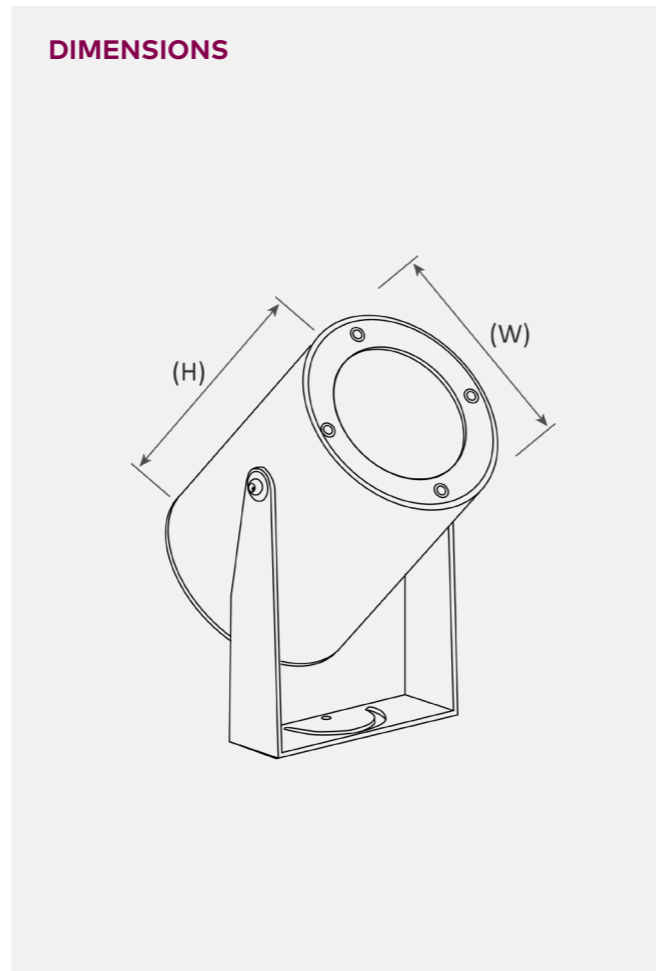

FLOOD LIGHT

DIMENSIONS

VOLTAGE
100 - 240v A.C. Input

CRI
CRI80 (CRI95 Optional)

IP RATING
IP65 Weatherproof

LED COLOUR TEMPERATURES
3000k (Warm White)
4000k (Natural White)
5000k (Pure White)

OPERATING TEMPERATURE
-30 to +70 degrees Celsius

LED TYPE
CREE COB with 12°, 24°, 36°
& 60° degree beam options

MOUNTING
Surface mounted using surface mount
bracket included

WARRANTY
5 years

DRIVER
Non Dim Integral Gear
DALI Dim Integral Gear

ILLUMINATION
Single Beam - Direct

FINISH
316 Stainless Steel with mirrored or
brushed finish or die-cast aluminium housing
with powder coated finish

FITTING QUALITY
Fire resistant silicone seal waterproof gasket
and 8mm thick toughened glass flush with trim